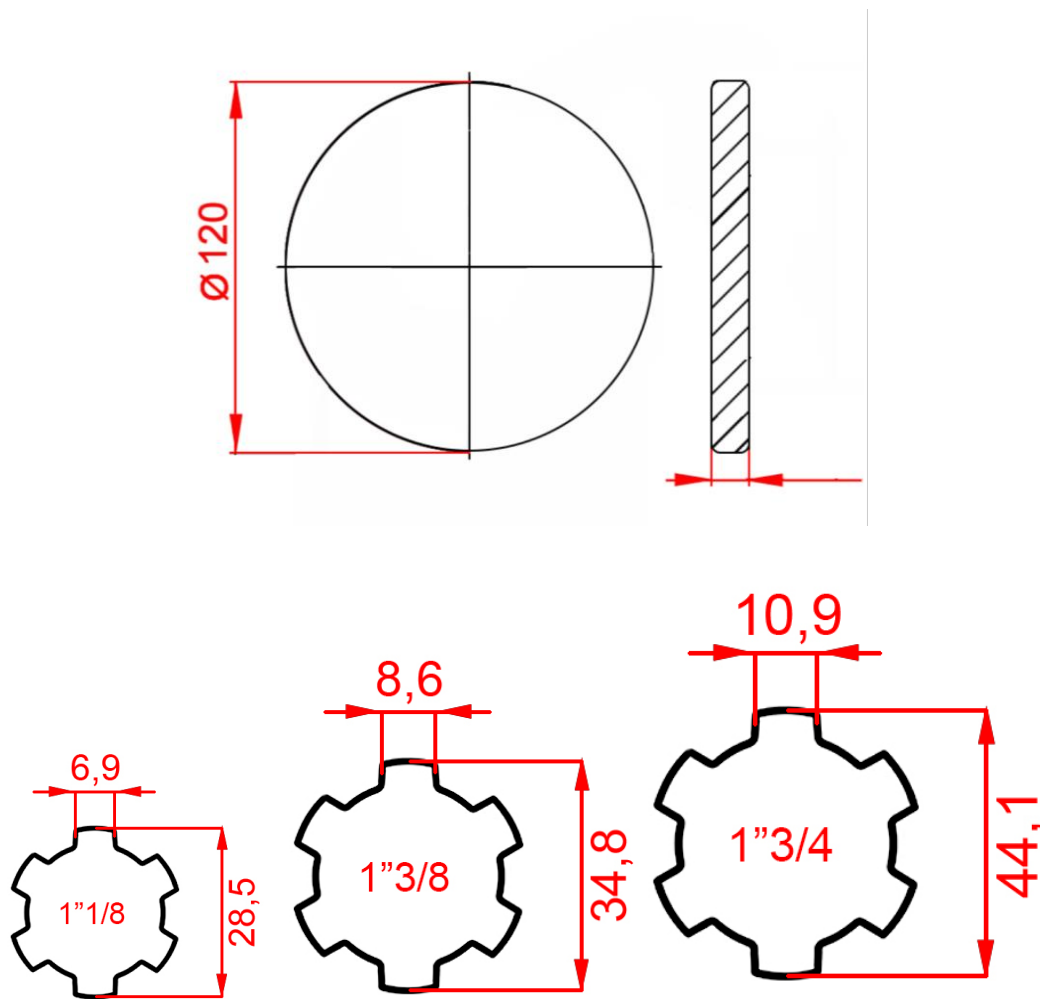

DATA SHEET – DIMENSIONS

PTO ADAPTER WITH FLANGE

ITEM	EXTERNAL PROFILE	FLANGE Ø (mm)	FLANGE THICKNESS (mm)	TOTAL LENGTH (mm)
14822	1" 1/8	120	12	120
100092	1" 3/8		13,5	125
11227	1" 3/4		10	120 assembled